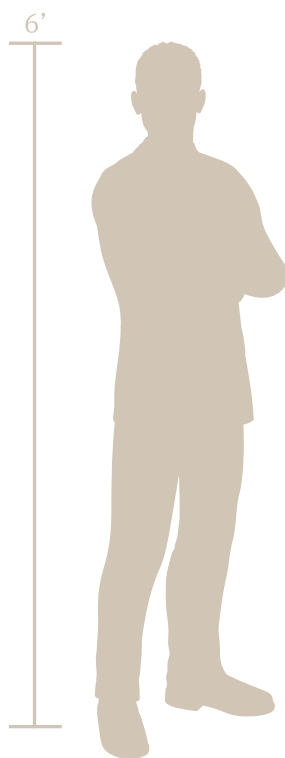

Diane[®] (DIA)

Understated elegance. Refined social graces. And knowing when to turn it off.

Shade Score	2/10
Privacy Score	3/10
Biomimicry Score	4/10
Structural Strength Score	9/10
Small Hole Size Score	7/10
MESH Score	9/10
Openness	46% Open

ADDITIONAL INFORMATION

- Guardrail Compliant (4" sphere)