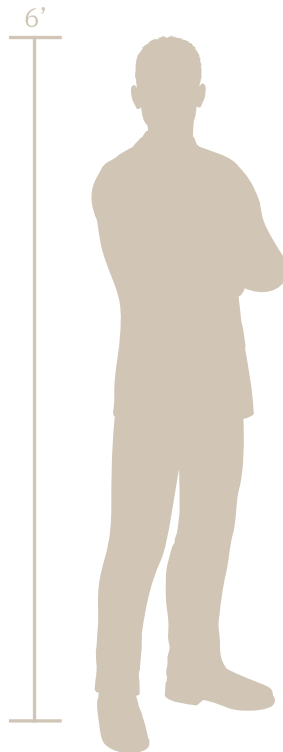

Gotham[®] (GTM)

A world gone mad needs a hero. Our nod to the caped heroes, heroines, and all the villains we love to cheer and jeer, is a playful mix of geometry, perspective, and whimsy... with a dash of raspy voice too. This contemporary design captures our imagination and tells its own story.

Shade Score	9/10
Privacy Score	10/10
Biomimicry Score	5/10
Structural Strength Score	8/10
Small Hole Size Score	8/10
MESH Score	4/10
Openness	12% Open

ADDITIONAL INFORMATION

- Guardrail Compliant (4" sphere)