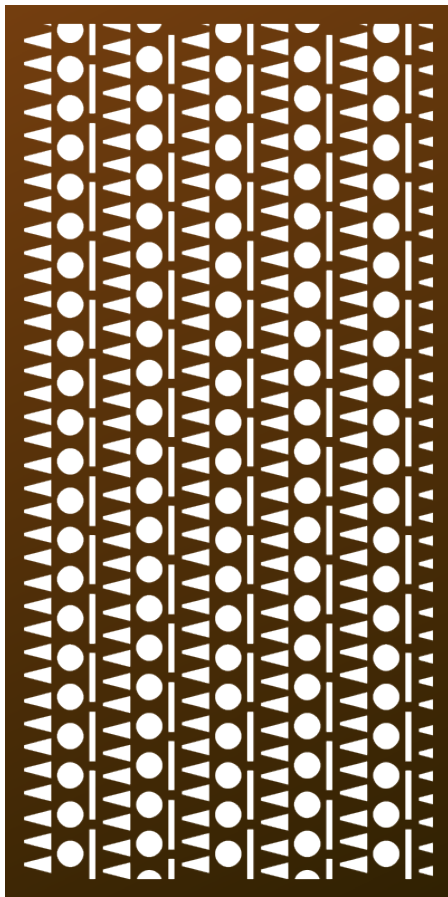

## Sun-Moon-Kiva Steps<sup>©</sup> (SMK) ARTIST SERIES PATTERN

The essence of a cosmic dance luminates a sense of unity between the heavens and the earth, blending celestial beauty with architectural precision. Each element flows seamlessly, reflecting the balance and harmony found in nature and ancient traditions, creating a timeless connection to the earth and sky.

Shade Score	4/10
Privacy Score	4/10
Biomimicry Score	1/10
Structural Strength Score	7/10
Small Hole Size Score	7/10
MESH Score	7/10
Openness	33% Open

### ADDITIONAL INFORMATION

- Guardrail Compliant (4" sphere)